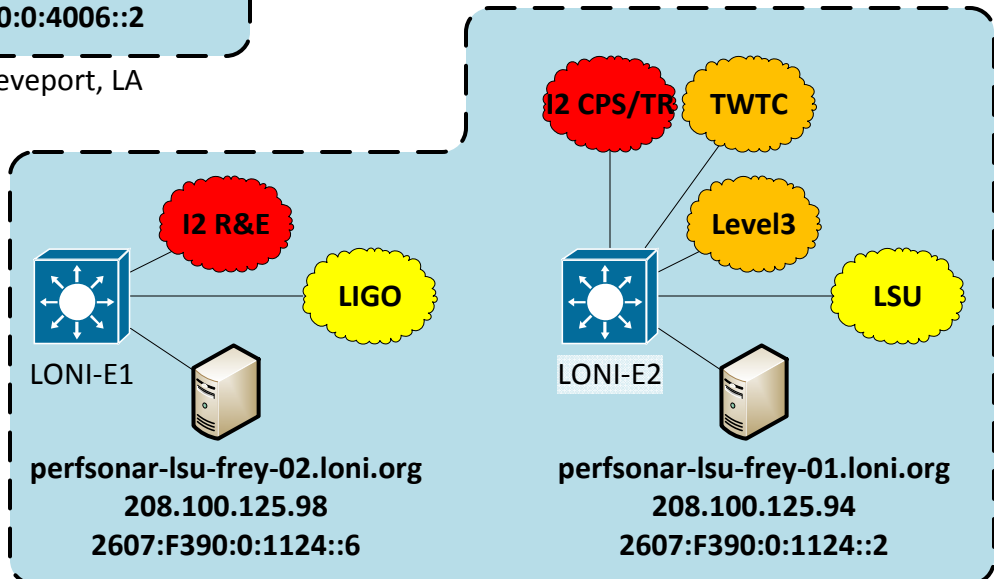

LONI perfsonar-PS Deployment December 2012

perfsnar-hscsp-01.loni.org
208.100.112.78
2607:F390:0:4006::2

LSU HSC, Shreveport, LA

perfsnar-jax-level3-01.loni.org
208.100.108.246
2607:F390:0:6002::2

Level 3, Jackson, MS

perfsnar-lsu-frey-02.loni.org
208.100.125.98
2607:F390:0:1124::6

perfsnar-lsu-frey-01.loni.org
208.100.125.94
2607:F390:0:1124::2

LSU, Baton Rouge, LA

-  Internet2 Member Institution
-  Internet Service Provider - ISP
-  Internet2 (R&E, CPS/TR)