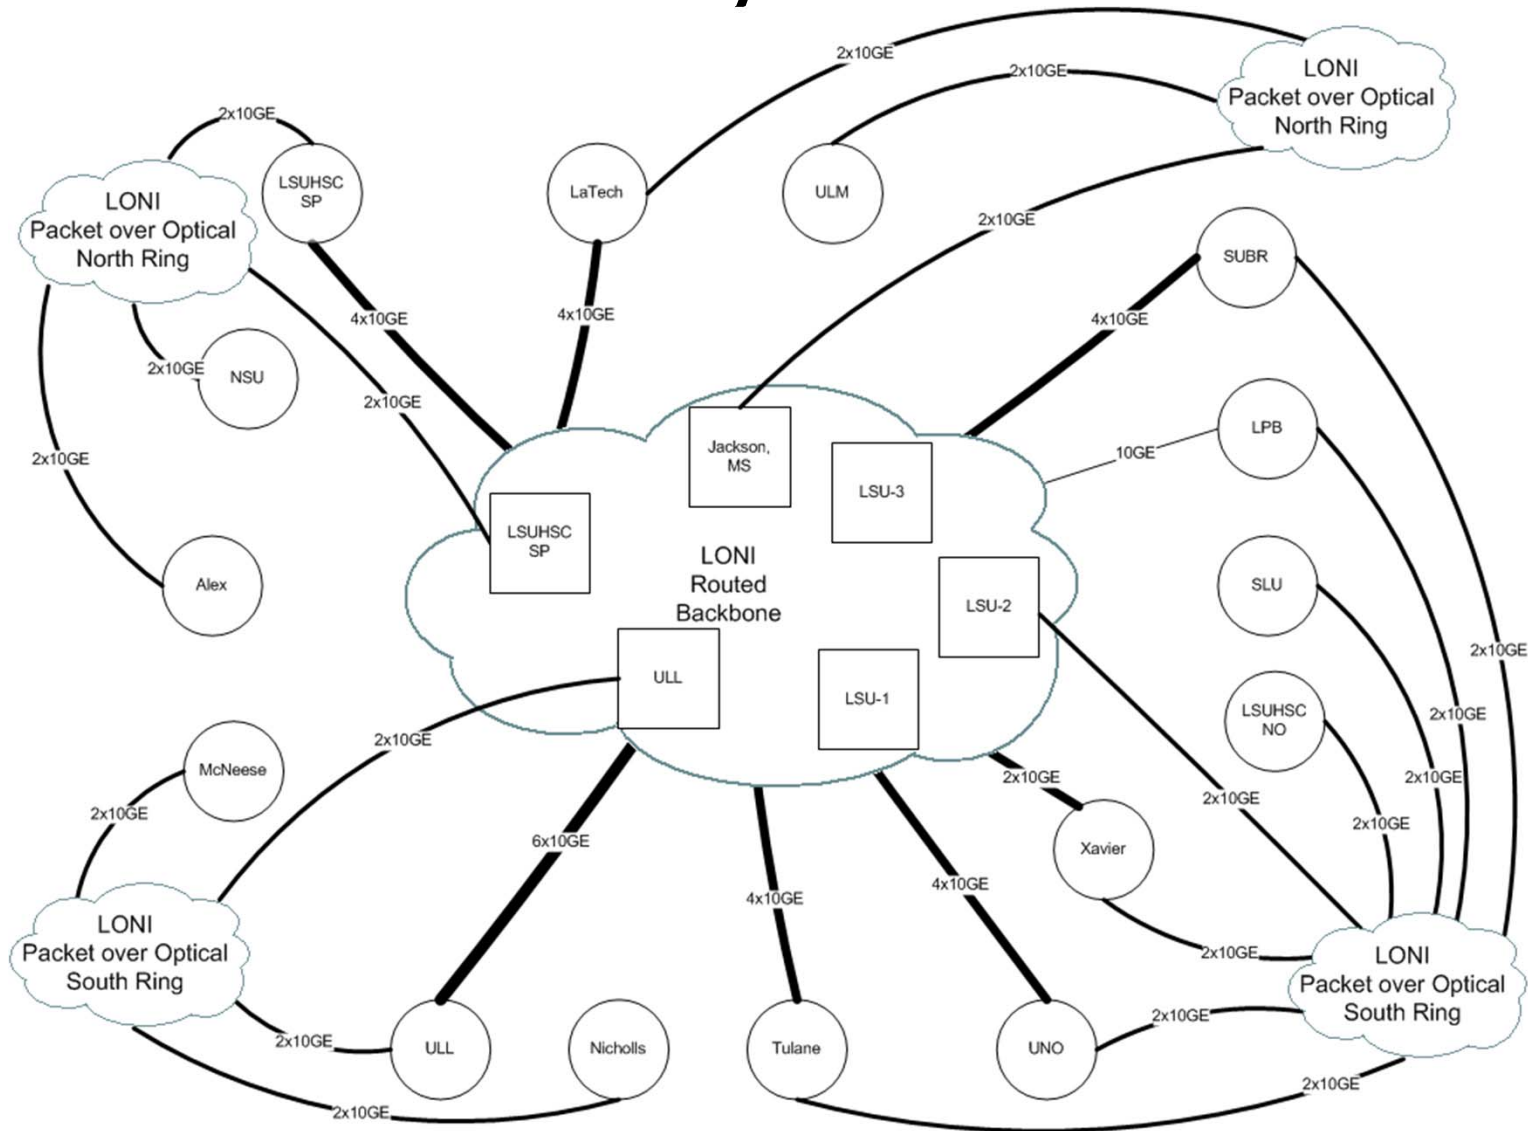

Fiber Construction Update

- New Orleans Area
- Thibodeaux Area
- Baton Rouge Area

Network Architecture

LONI 2.0 – Optical (Layer 0 and Layer 1)

Optical Transport (Layer 0) –NO CHANGE

Optical Circuits Layer 1

○ Campus Device

□ LONI Device

Push MPLS down to optical nodes

select optical platform with native Ethernet capability

MPLS/Ethernet Layer 2

Campus Device

LONI Device

Fewer Routers

6 core routers

Building Blocks

Your Participation

- Investment
- Discussion and Feedback
- Backbone connected
 - N x 10Gbps
 - 100Gbps
- WAN connected
 - 10/100/1000Mbps

Progress

- Community Technical Calls on 6/6/13, 7/11/13, 8/23/13, 10/18/13
- Ciena 100G to NOLA received and working on implementation services scope from Ciena
- Consolidating our existing routers in preparation for trade-in
- Budgeting 100G to ULL and implementation services from Ciena
- Budgeting Juniper router purchase
- Completed LCTCS Statewide WAN Redesign
- LONI Fiber to Nicholls to be completed very soon
- LONI Fiber to Tulane awaiting Tulane inside work
- LONI Fiber to DOTD in New Orleans complete
- LONI Fiber to DOTD in Baton Rouge approximately 8 weeks away
- Regents signed MSA with Internet2 for 100G and Net+ cloud services