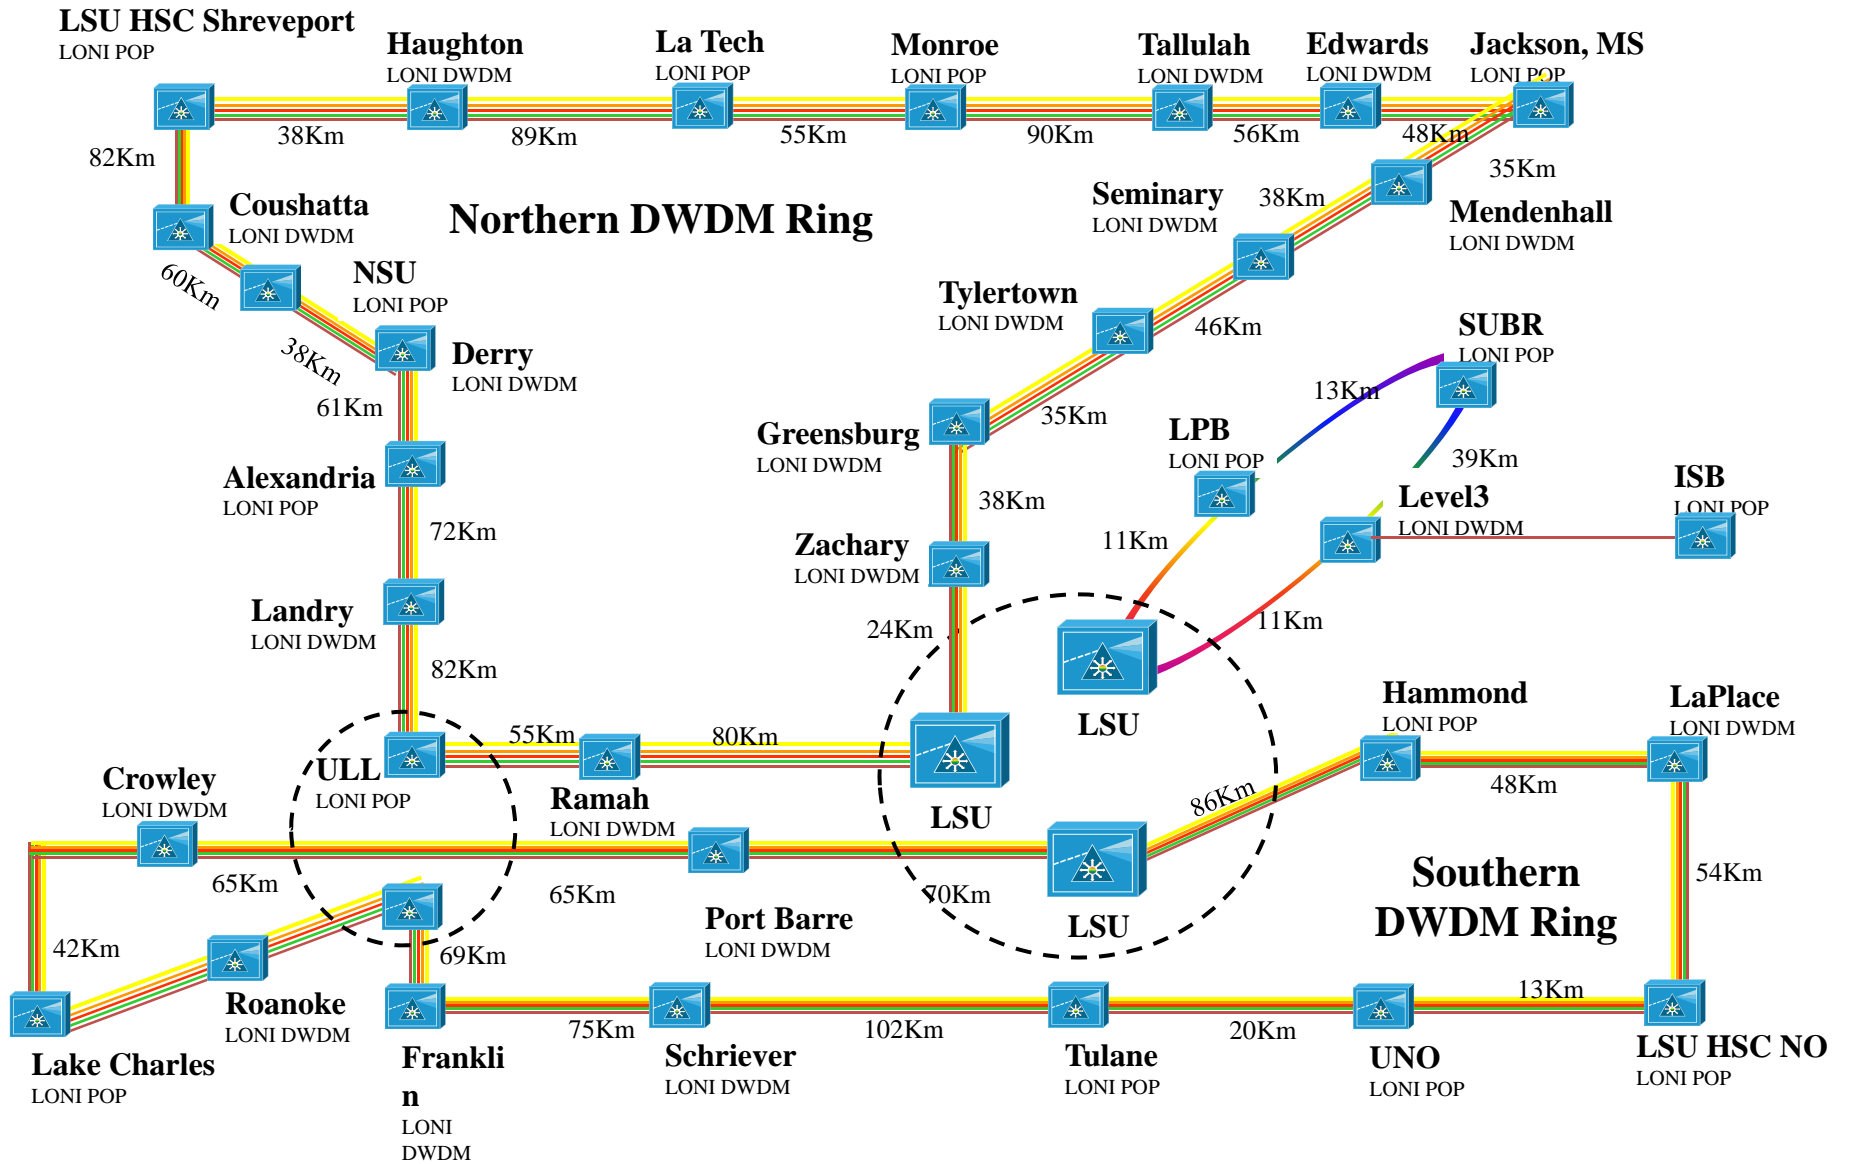

LONI 2.0 – Optical, Routers and HPC

Friday, October 18, 2013

WebEx

9am – 10am

Agenda

- NOC Update – Ethan Bateman
- Fiber Construction Update – Jeremy Songne
- Moving forward
- Your Participation
- Progress
- Services
- Developing Plans
- Campus Spotlight
- HPC Update

Fiber Construction Update

- New Orleans Area
- Thibodeaux Area
- Baton Rouge Area

Network Architecture

LONI 2.0 – Optical (Layer 0 and Layer 1)

Optical Transport (Layer 0) –NO CHANGE

Optical Circuits Layer 1

○ Campus Device

□ LONI Device

Push MPLS down to optical nodes

select optical platform with native Ethernet capability

MPLS/Ethernet Layer 2

Campus Device

LONI Device

Fewer Routers

6 core routers

Building Blocks

Your Participation

- Investment
- Discussion and Feedback
- Backbone connected
 - N x 10Gbps
 - 100Gbps
- WAN connected
 - 10/100/1000Mbps

Progress

- Community Technical Calls on 6/6/13, 7/11/13, 8/23/13, 10/18/13
- Ciena 100G to NOLA received and working on implementation services scope from Ciena
- Consolidating our existing routers in preparation for trade-in
- Budgeting 100G to ULL and implementation services from Ciena
- Budgeting Juniper router purchase
- Completed LCTCS Statewide WAN Redesign
- LONI Fiber to Nicholls to be completed very soon
- LONI Fiber to Tulane awaiting Tulane inside work
- LONI Fiber to DOTD in New Orleans complete
- LONI Fiber to DOTD in Baton Rouge approximately 8 weeks away
- Regents signed MSA with Internet2 for 100G and Net+ cloud services