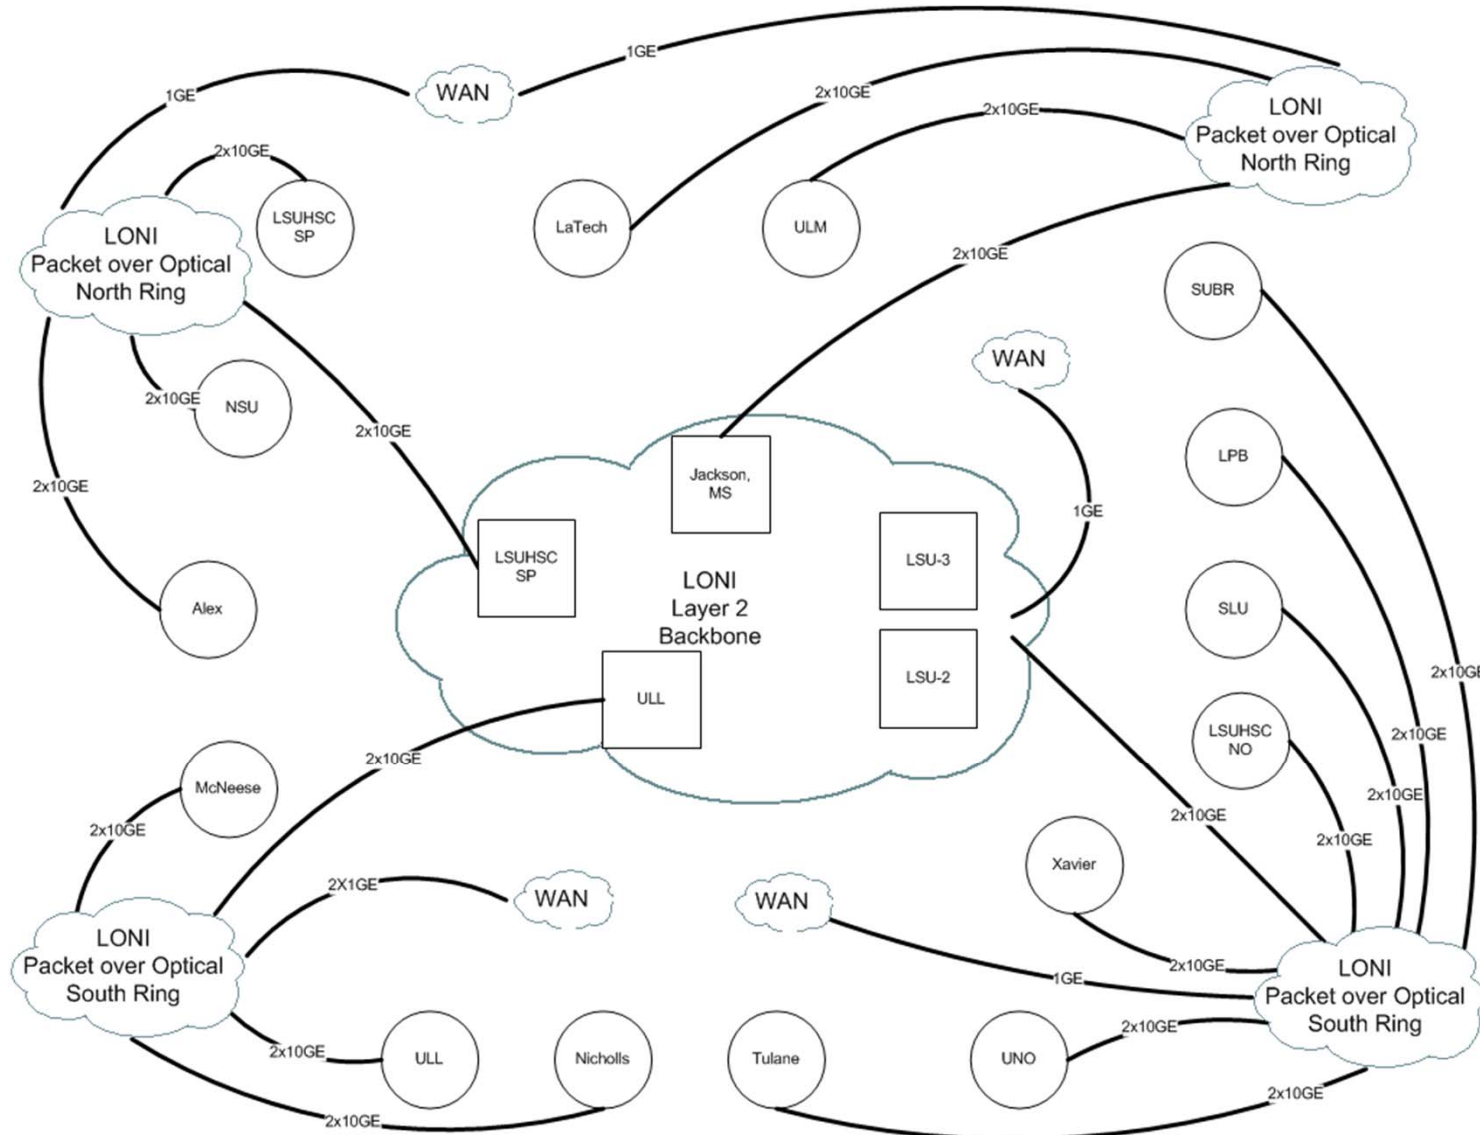

Fiber Construction Update

- New Orleans Area
- Thibodeaux Area
- Baton Rouge Area

Network Architecture

LONI 2.0 – Optical (Layer 0 and Layer 1)

Optical Transport (Layer 0) –NO CHANGE

Optical Circuits Layer 1

○ Campus Device

□ LONI Device

Push MPLS down to optical nodes

select optical platform with native Ethernet capability

MPLS/Ethernet Layer 2

Campus Device

LONI Device

Fewer Routers

6 core routers

Building Blocks

Your Participation

- Investment
- Discussion and Feedback
- Backbone connected
 - N x 10Gbps
 - 100Gbps
- WAN connected
 - 10/100/1000Mbps

Progress

- Community Technical Calls on 6/6/13, 7/11/13, 8/23/13, 10/18/13
- Ciena 100G to NOLA received and working on implementation services scope from Ciena
- Consolidating our existing routers in preparation for trade-in
- Budgeting 100G to ULL and implementation services from Ciena
- Budgeting Juniper router purchase
- Completed LCTCS Statewide WAN Redesign
- LONI Fiber to Nicholls to be completed very soon
- LONI Fiber to Tulane awaiting Tulane inside work
- LONI Fiber to DOTD in New Orleans complete
- LONI Fiber to DOTD in Baton Rouge approximately 8 weeks away
- Regents signed MSA with Internet2 for 100G and Net+ cloud services