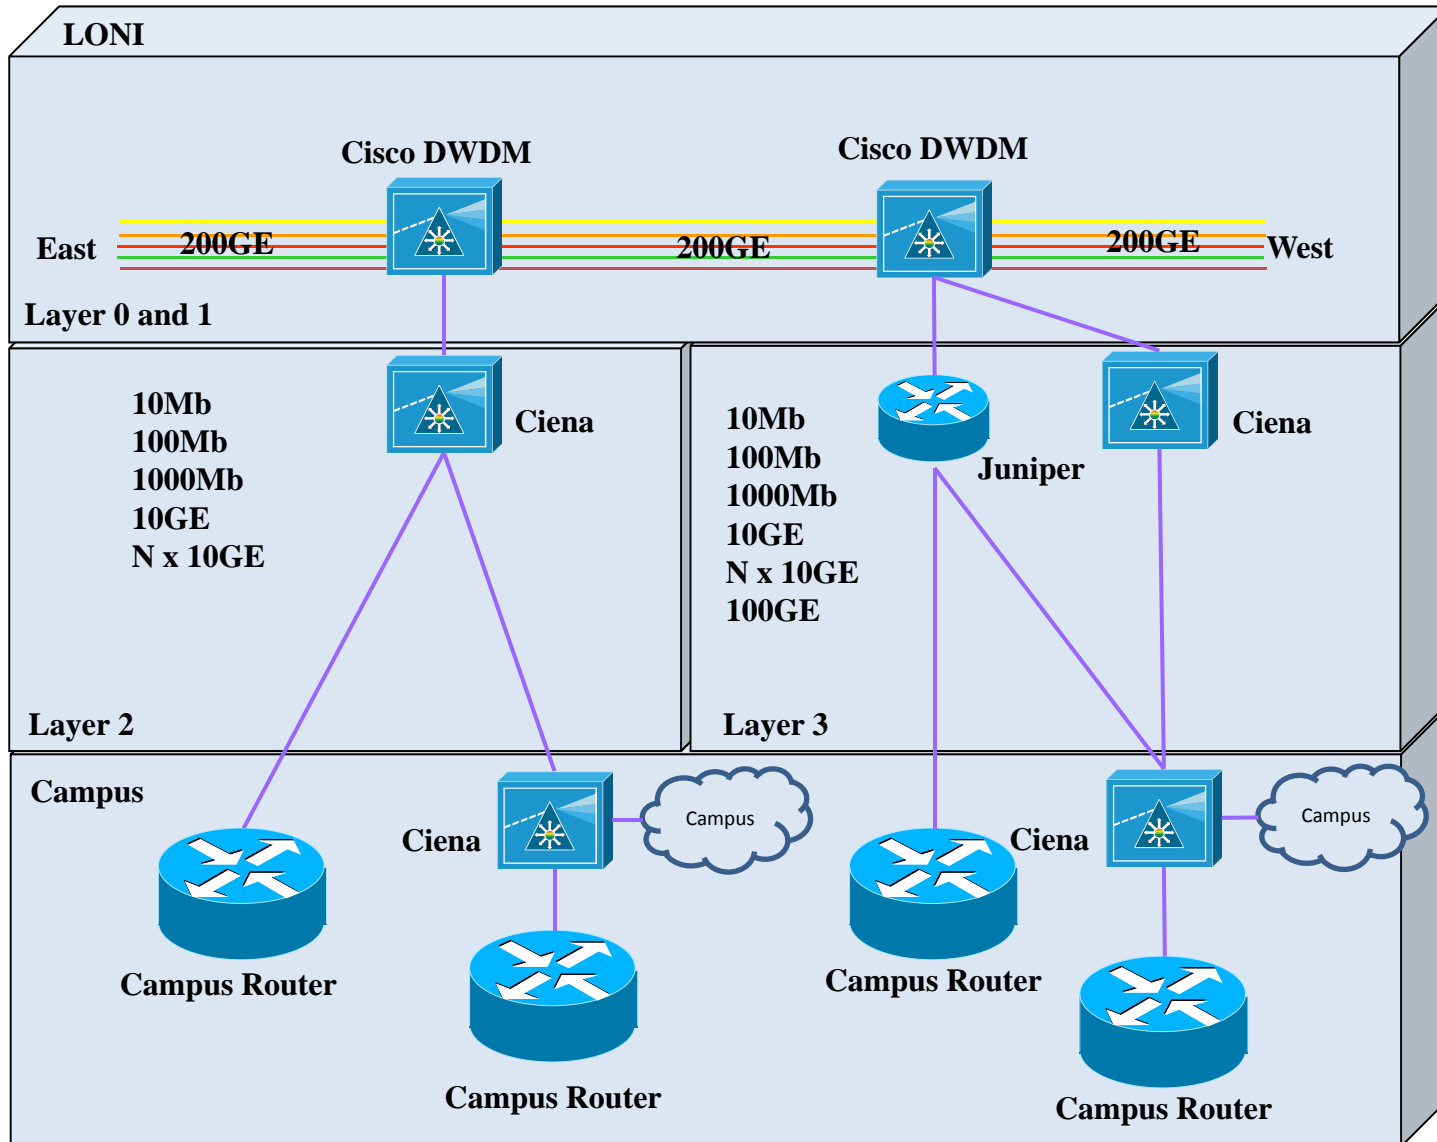

Fiber Construction Update

- New Orleans Area
- Thibodeaux Area
- Baton Rouge Area

Network Architecture

LONI 2.0 – Optical (Layer 0 and Layer 1)

Optical Transport (Layer 0) –NO CHANGE

Optical Circuits Layer 1

○ Campus Device

□ LONI Device

Push MPLS down to optical nodes

select optical platform with native Ethernet capability

MPLS/Ethernet Layer 2

Campus Device

LONI Device

Fewer Routers

6 core routers

Building Blocks

Your Participation

- Investment
- Discussion and Feedback
- Backbone connected
 - N x 10Gbps
 - 100Gbps
- WAN connected
 - 10/100/1000Mbps

Progress

- Community Technical Calls on 6/6/13, 7/11/13, 8/23/13, 10/18/13
- Ciena 100G to NOLA received and working on implementation services scope from Ciena
- Consolidating our existing routers in preparation for trade-in
- Budgeting 100G to ULL and implementation services from Ciena
- Budgeting Juniper router purchase
- Completed LCTCS Statewide WAN Redesign
- LONI Fiber to Nicholls to be completed very soon
- LONI Fiber to Tulane awaiting Tulane inside work
- LONI Fiber to DOTD in New Orleans complete
- LONI Fiber to DOTD in Baton Rouge approximately 8 weeks away
- Regents signed MSA with Internet2 for 100G and Net+ cloud services