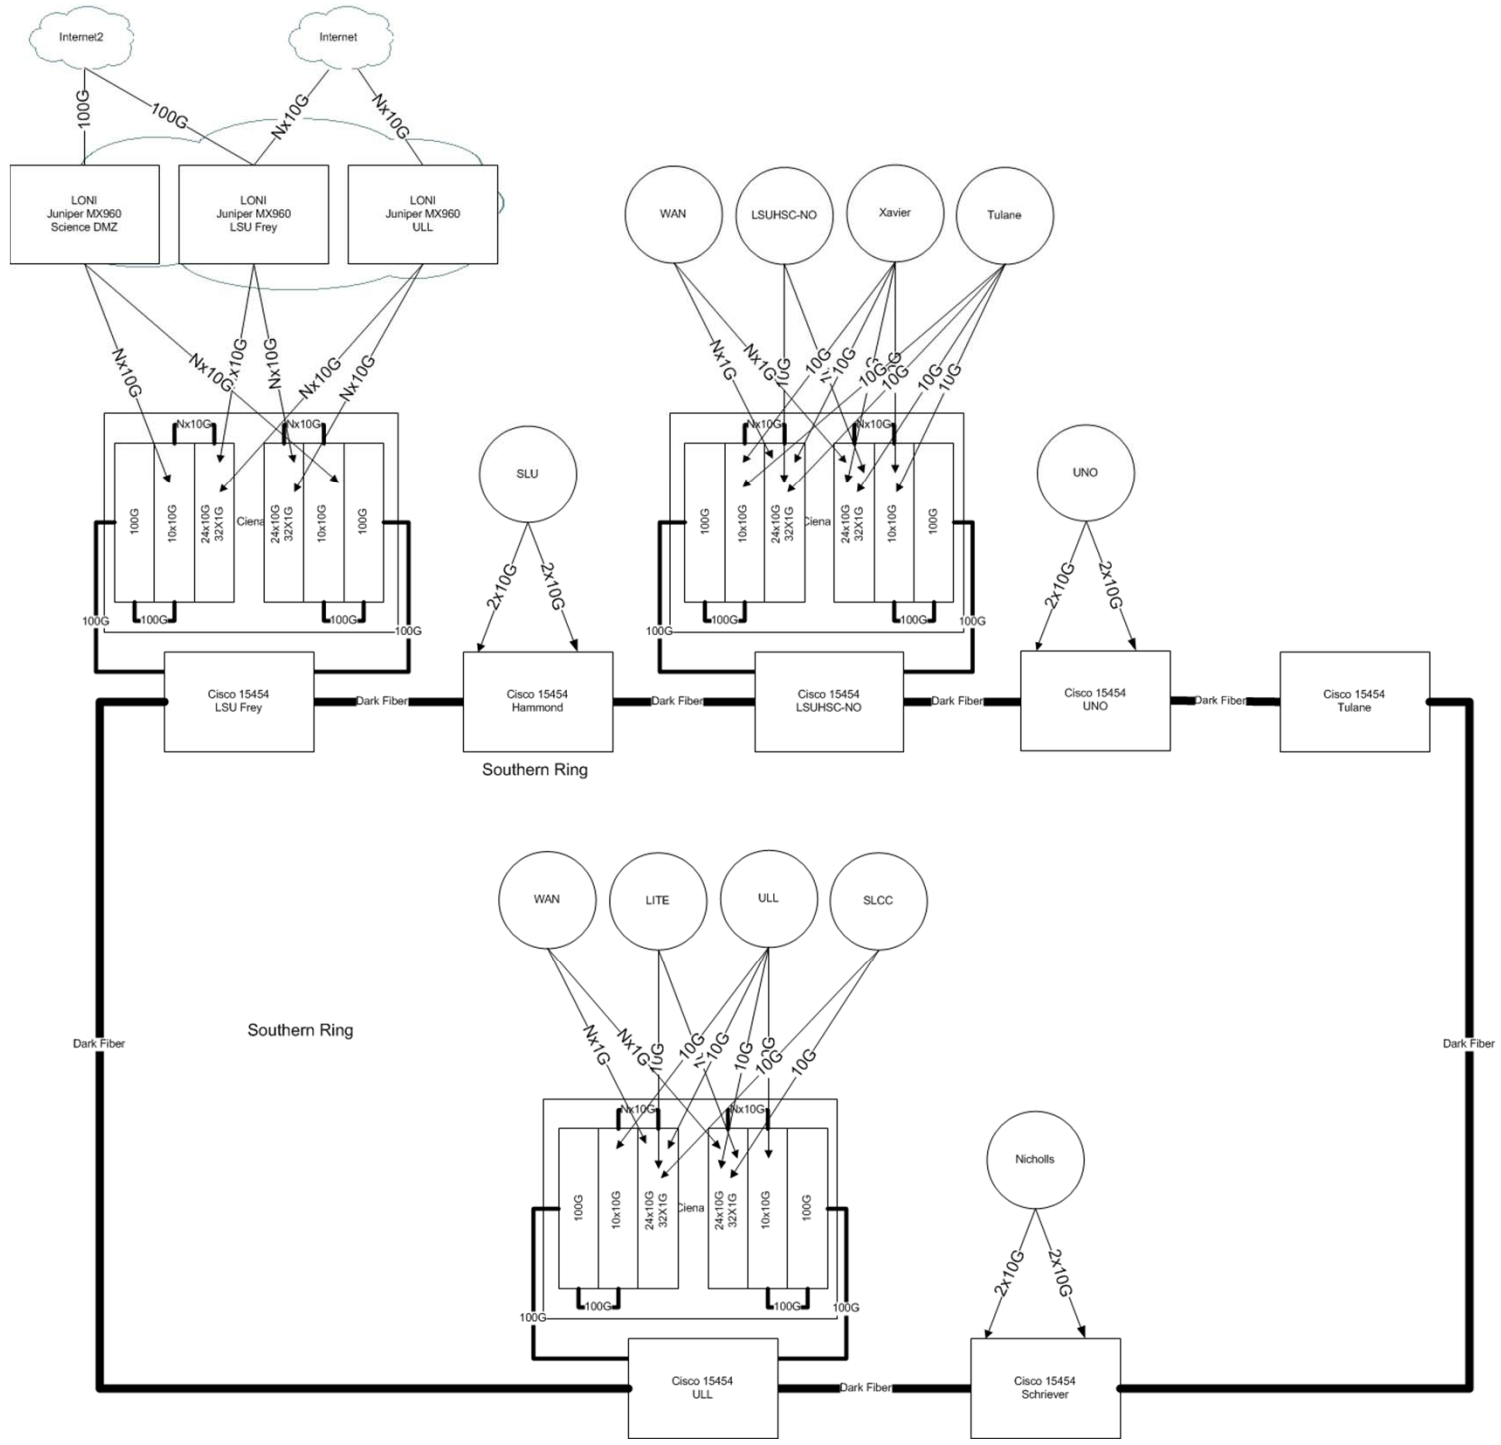

Fiber Construction Update

- New Orleans Area
- Thibodeaux Area
- Baton Rouge Area

Network Architecture

LONI 2.0 – Optical (Layer 0 and Layer 1)

Optical Transport (Layer 0) –NO CHANGE

Optical Circuits Layer 1

○ Campus Device

□ LONI Device

Push MPLS down to optical nodes

select optical platform with native Ethernet capability

MPLS/Ethernet Layer 2

Campus Device

LONI Device

Fewer Routers

6 core routers

Building Blocks

Your Participation

- Investment
- Discussion and Feedback
- Backbone connected
 - N x 10Gbps
 - 100Gbps
- WAN connected
 - 10/100/1000Mbps

Progress

- Community Technical Calls on 6/6/13, 7/11/13, 8/23/13, 10/18/13
- Ciena 100G to NOLA received and working on implementation services scope from Ciena
- Consolidating our existing routers in preparation for trade-in
- Budgeting 100G to ULL and implementation services from Ciena
- Budgeting Juniper router purchase
- Completed LCTCS Statewide WAN Redesign
- LONI Fiber to Nicholls to be completed very soon
- LONI Fiber to Tulane awaiting Tulane inside work
- LONI Fiber to DOTD in New Orleans complete
- LONI Fiber to DOTD in Baton Rouge approximately 8 weeks away
- Regents signed MSA with Internet2 for 100G and Net+ cloud services