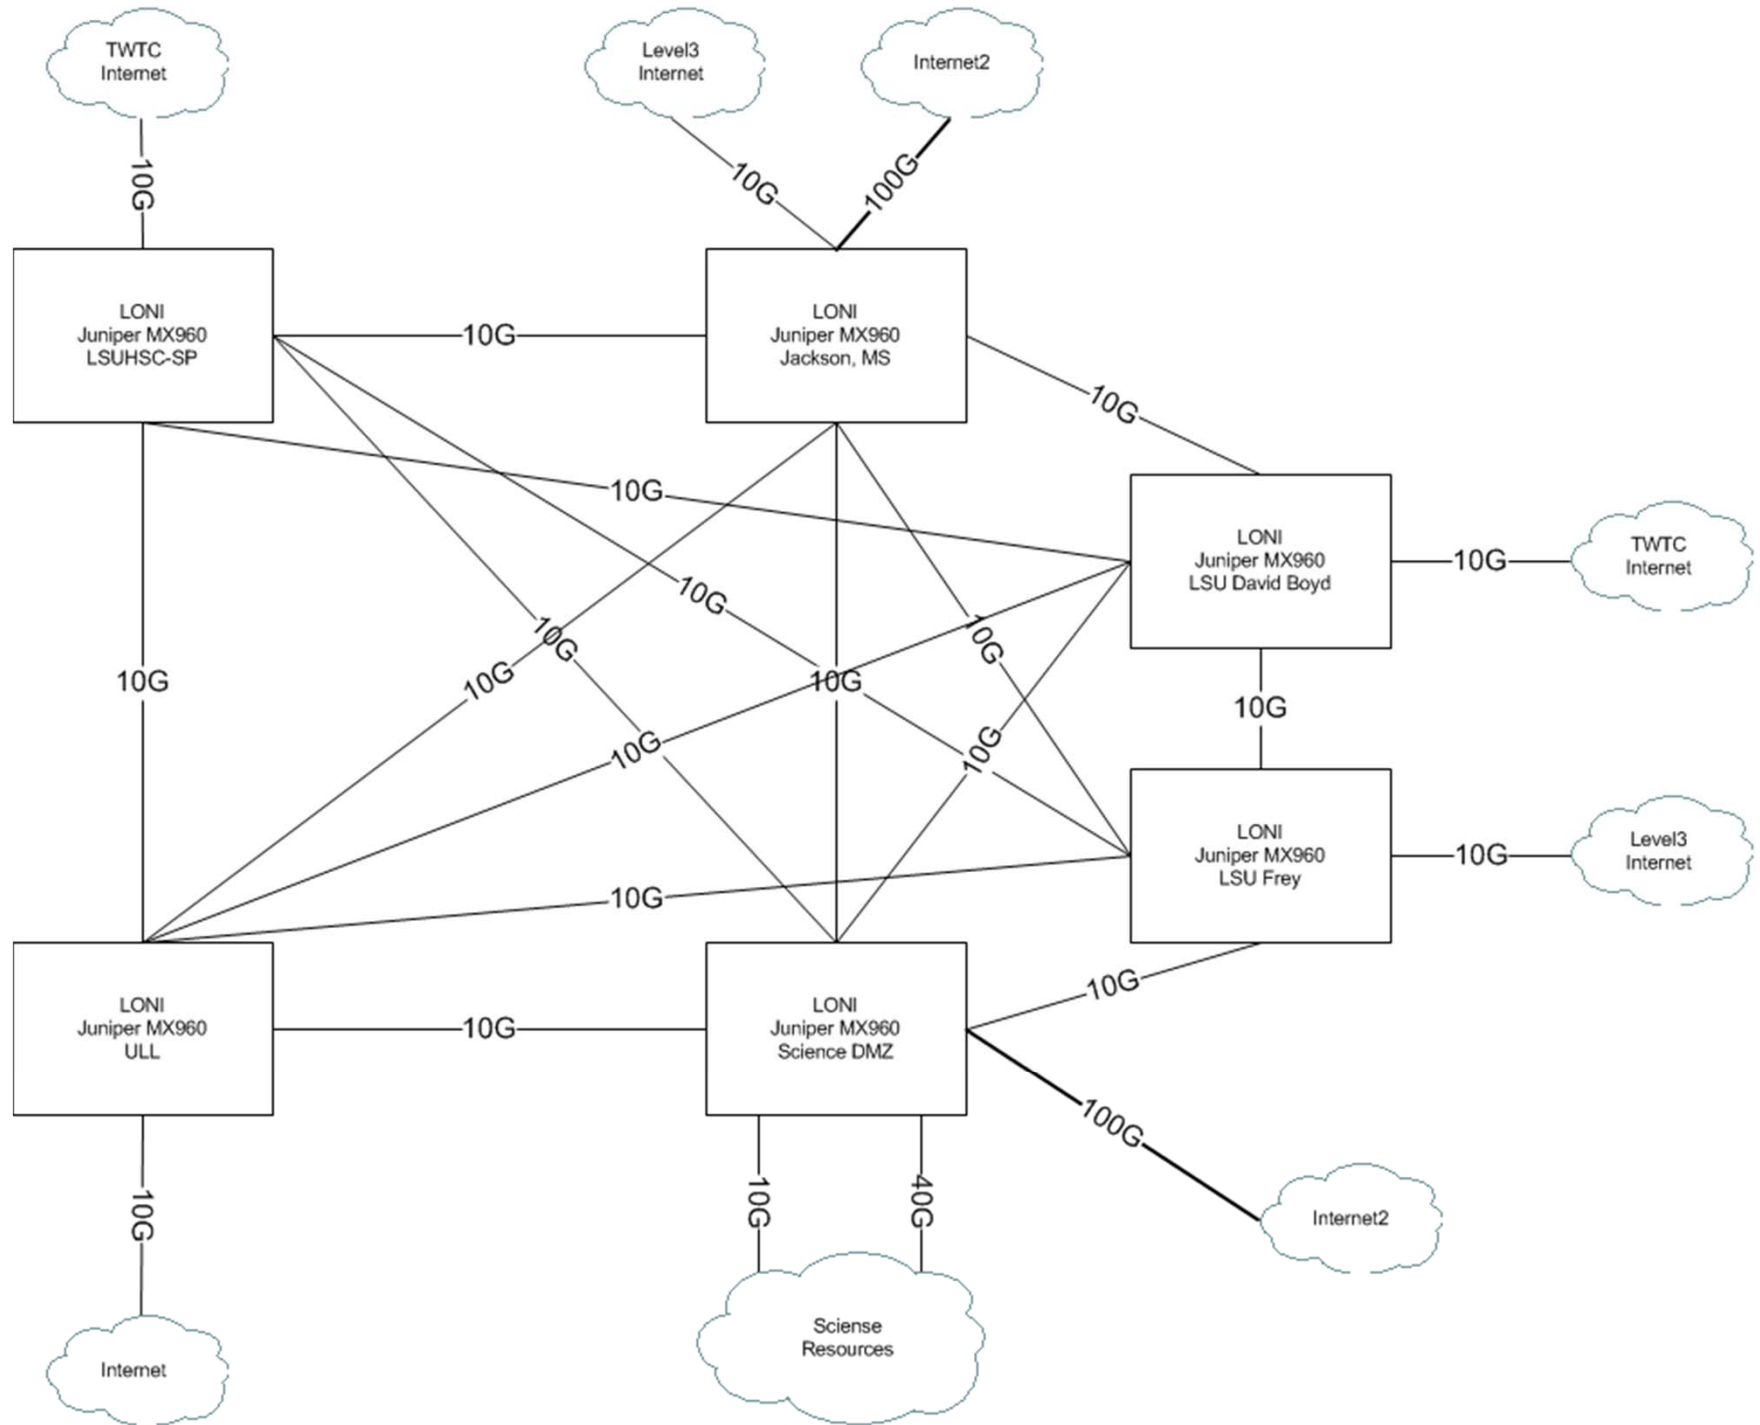

Fiber Construction Update

- New Orleans Area
- Thibodeaux Area
- Baton Rouge Area

Network Architecture

LONI 2.0 – Optical (Layer 0 and Layer 1)

Optical Transport (Layer 0) –NO CHANGE

Optical Circuits Layer 1

○ Campus Device

□ LONI Device

Push MPLS down to optical nodes

select optical platform with native Ethernet capability

MPLS/Ethernet Layer 2

Campus Device

LONI Device

Fewer Routers

6 core routers

Building Blocks

Your Participation

- Investment
- Discussion and Feedback
- Backbone connected
 - N x 10Gbps
 - 100Gbps
- WAN connected
 - 10/100/1000Mbps

Progress

- Community Technical Calls on 6/6/13, 7/11/13, 8/23/13, 10/18/13
- Ciena 100G to NOLA received and working on implementation services scope from Ciena
- Consolidating our existing routers in preparation for trade-in
- Budgeting 100G to ULL and implementation services from Ciena
- Budgeting Juniper router purchase
- Completed LCTCS Statewide WAN Redesign
- LONI Fiber to Nicholls to be completed very soon
- LONI Fiber to Tulane awaiting Tulane inside work
- LONI Fiber to DOTD in New Orleans complete
- LONI Fiber to DOTD in Baton Rouge approximately 8 weeks away
- Regents signed MSA with Internet2 for 100G and Net+ cloud services