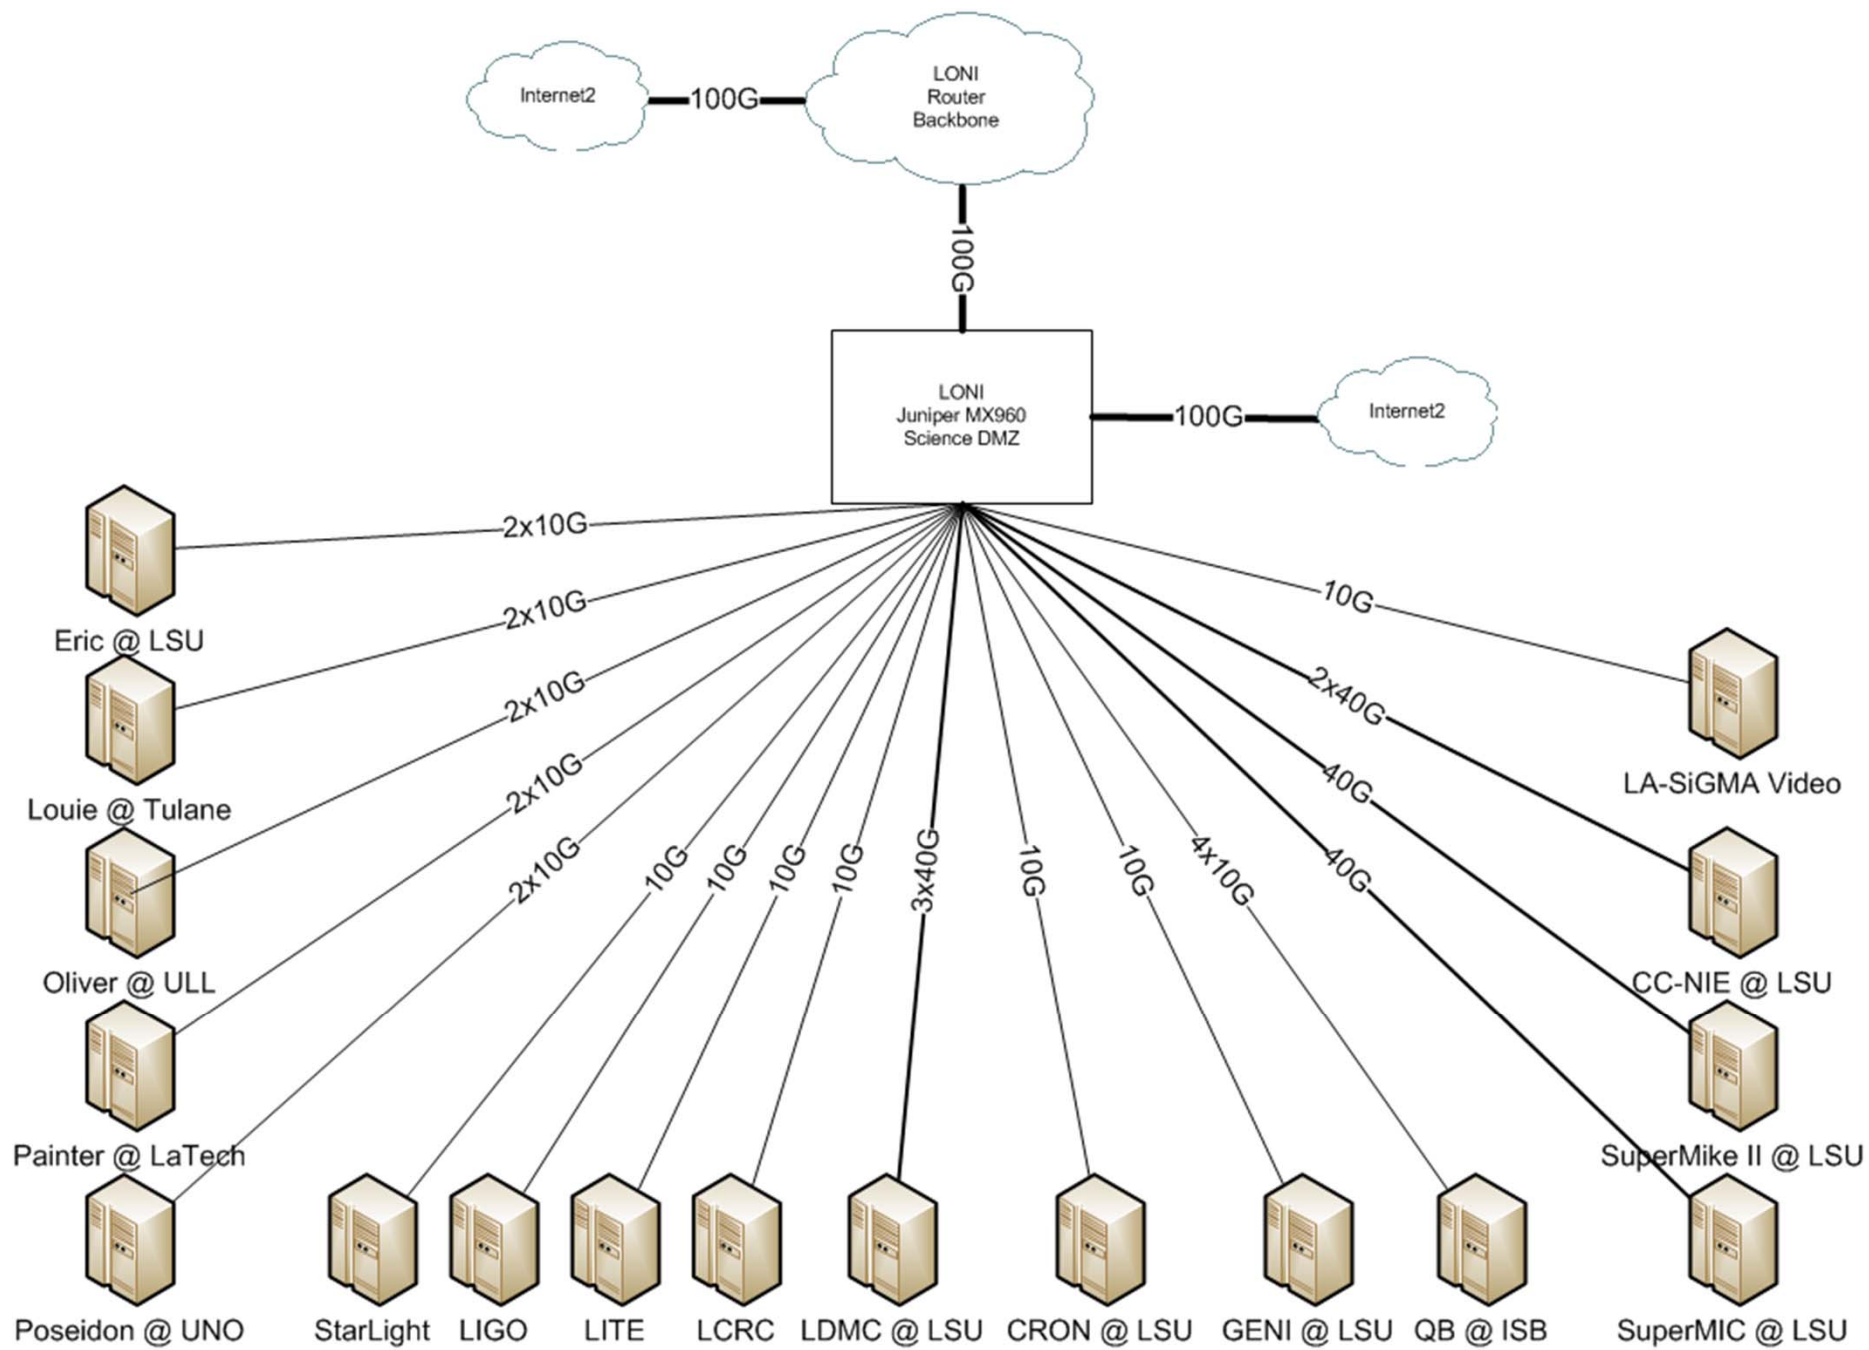

Fiber Construction Update

- New Orleans Area
- Thibodeaux Area
- Baton Rouge Area

Network Architecture

LONI 2.0 – Optical (Layer 0 and Layer 1)

Optical Transport (Layer 0) –NO CHANGE

Optical Circuits Layer 1

○ Campus Device

□ LONI Device

Push MPLS down to optical nodes

select optical platform with native Ethernet capability

MPLS/Ethernet Layer 2

Campus Device

LONI Device

Fewer Routers

6 core routers

Building Blocks

Your Participation

- Investment
- Discussion and Feedback
- Backbone connected
 - N x 10Gbps
 - 100Gbps
- WAN connected
 - 10/100/1000Mbps

Progress

- Community Technical Calls on 6/6/13, 7/11/13, 8/23/13, 10/18/13
- Ciena 100G to NOLA received and working on implementation services scope from Ciena
- Consolidating our existing routers in preparation for trade-in
- Budgeting 100G to ULL and implementation services from Ciena
- Budgeting Juniper router purchase
- Completed LCTCS Statewide WAN Redesign
- LONI Fiber to Nicholls to be completed very soon
- LONI Fiber to Tulane awaiting Tulane inside work
- LONI Fiber to DOTD in New Orleans complete
- LONI Fiber to DOTD in Baton Rouge approximately 8 weeks away
- Regents signed MSA with Internet2 for 100G and Net+ cloud services